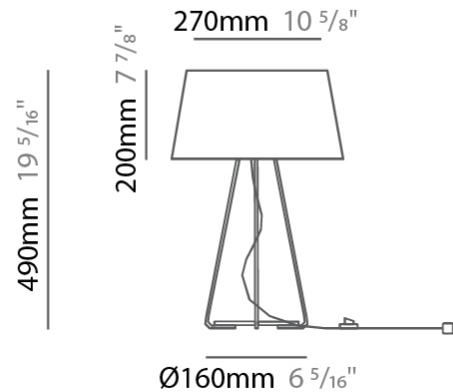

PROJECT
TYPE
SPECIFIER
QUANTITY
DATE

DRUM PORTABLE

D114008-

base number   Finish
Options

1. To build a product code in our configurator select the specify button on the base model # product page
2. To build a manual product code on this datasheet choose from the options listed below in blue font and add the suffix to the base model #

GENERAL

Series: Drum
Partner: Ole
Division: Design
Installation: Portable
Product Type: Table
Mounting Location: Table
Light Distribution: Direct / Indirect

PHYSICAL

Shape: Drum
Diameter (mm): 300
Diameter (in): 11 ¹³/₁₆
Height (mm): 490
Height (in): 19 ⁵/₁₆
Weight (kg): 1.7
Weight (lbs): 3.7
Diffuser: Cord Shade - Beige / Black / Blue / Brown / Dark Green / Green / Gray / Lithium / Maroon / Marsala / Red / Silver / Stone / White
Fixture Finish: [GWT](#)
Fixture Material: Fabric Cord / Metal
Primary Material: Fabric - Recycled

ELECTRICAL

Number of Lamps: 1
Lamp Type: LED Retrofit
Lamp Shape: A19
Bulb Included: Bulb Not Included
Max. Wattage Per Lamp (W): 15
Lamp Base: E26
Input Voltage (V): 120
Upon Request: 277Vac / GU24

LED

OPTICAL

RATINGS AND CERTIFICATIONS

Certified By: Certified for North American Standards
IP rating: IP20

Ø300mm 11 ¹³/₁₆"