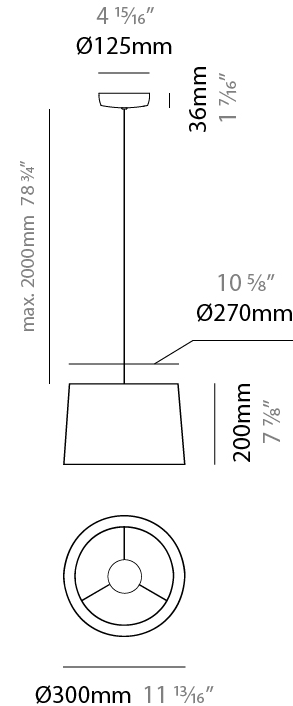

DRUM SUSPENSION

D111058-

base number   Finish
Options

1. To build a product code in our configurator select the specify button on the base model # product page
2. To build a manual product code on this datasheet choose from the options listed below in blue font and add the suffix to the base model #

GENERAL

Series: Drum
Partner: Ole
Division: Design
Installation: Suspension
Product Type: Pendant
Mounting Location: Ceiling
Light Distribution: Direct / Indirect

PHYSICAL

Shape: Drum
Diameter (mm): 300
Diameter (in): 11 ¹³/₁₆
Height (mm): 200
Height (in): 7 ⁷/₈
Max. Overall Height (mm): 2200
Max. Overall Height (in): 86 ⁵/₈
Weight (kg): 2
Weight (lbs): 4.4
Fixture Finish: BEI / BLK / BLU / COG / DGN / GRY / MRN / MOC / MUS /
OLV / SIL / STN / TER / WHI
Holder Finish: BLK
Fixture Material: Fabric Cord / Metal
Primary Material: Fabric - Recycled
Cable Details: 2000mm Cable
Upon Request: Other fabric cord colors available upon request (see
downloadable finish chart) Matte White Holder

ELECTRICAL

Number of Lamps: 1
Lamp Type: LED Retrofit
Lamp Shape: A19
Bulb Included: Bulb Not Included
Max. Wattage Per Lamp (W): 15
Lamp Base: E26
Input Voltage (V): 120
Upon Request: 277Vac / GU24

LED

OPTICAL

RATINGS AND CERTIFICATIONS

Certified By: Certified for North American Standards
IP rating: IP20

PROJECT	_____
TYPE	_____
SPECIFIER	_____
QUANTITY	_____
DATE	_____